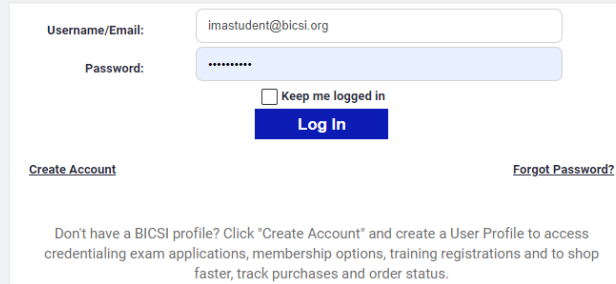

How to Access Archived Online Training

1

Click **Log In/Sign Up** at the top of the BICSI website: www.bicsi.org.

2

Enter your username/email and password; then click **Log In**.

3

Select **My Account**.

4